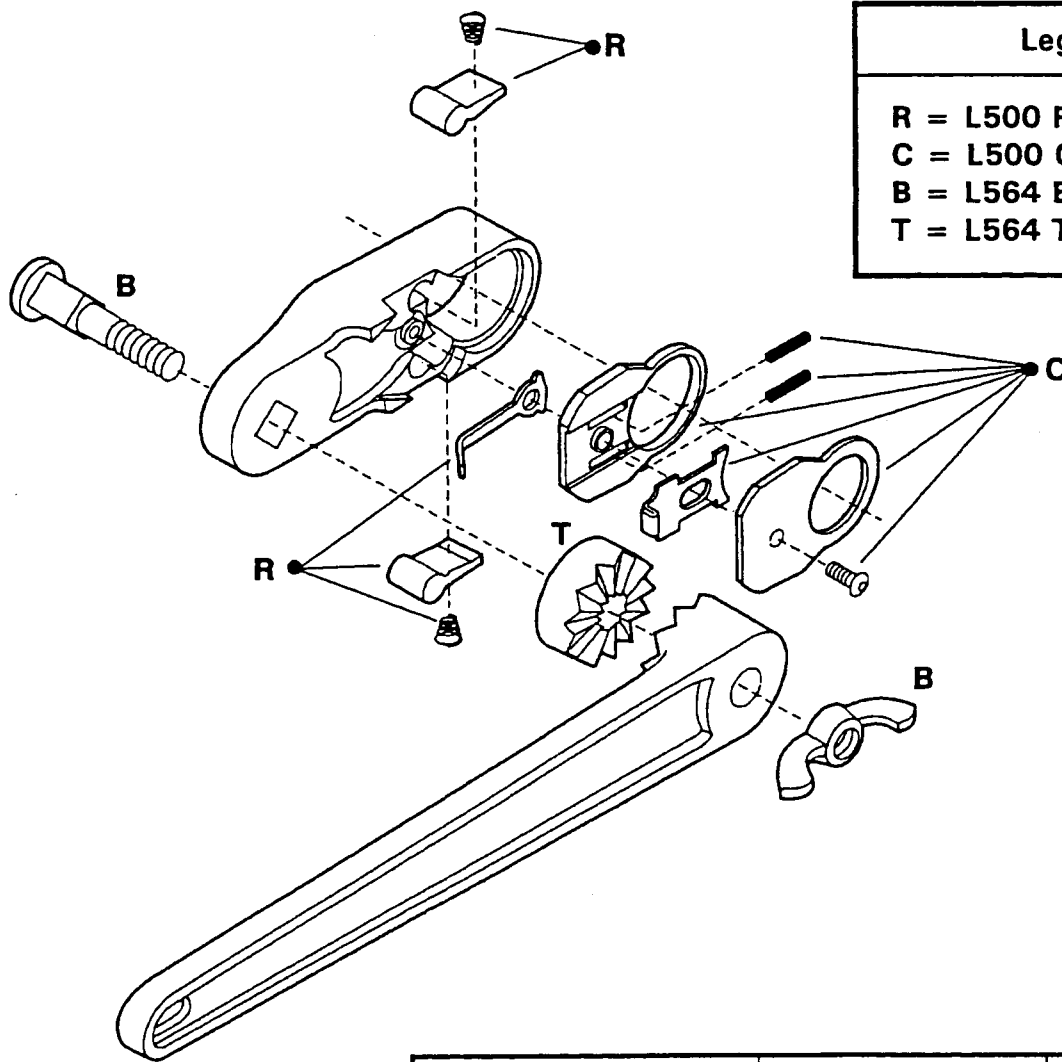

L564 Ratchet Wrench

Replacement Parts

Legend
R = L500 Repair Kit
C = L500 Cover Plate
B = L564 Bolt & Nut
T = L564 Toothed Spacer

* The L500RK repair kit includes:
2 pawls, 2 springs, 1 long shifter,

** The L500CP cover plate includes:
1 cover plate, 1 nylon liner,
1 attaching screw, 1 quick release
lever and 2 quick release springs.

The L500 Repair Kit and Cover Plate
can also be used on the L500 ratchet
and the L565 adapter.

Item Description	Item Code	Catalog Number
L500 Repair Kit *	92272	L500RK
L500 Cover Plate **	92262	L500CP
L564 Toothed Spacer	92290	L564TS
L564 Bolt & Nut Set	92289	L564B