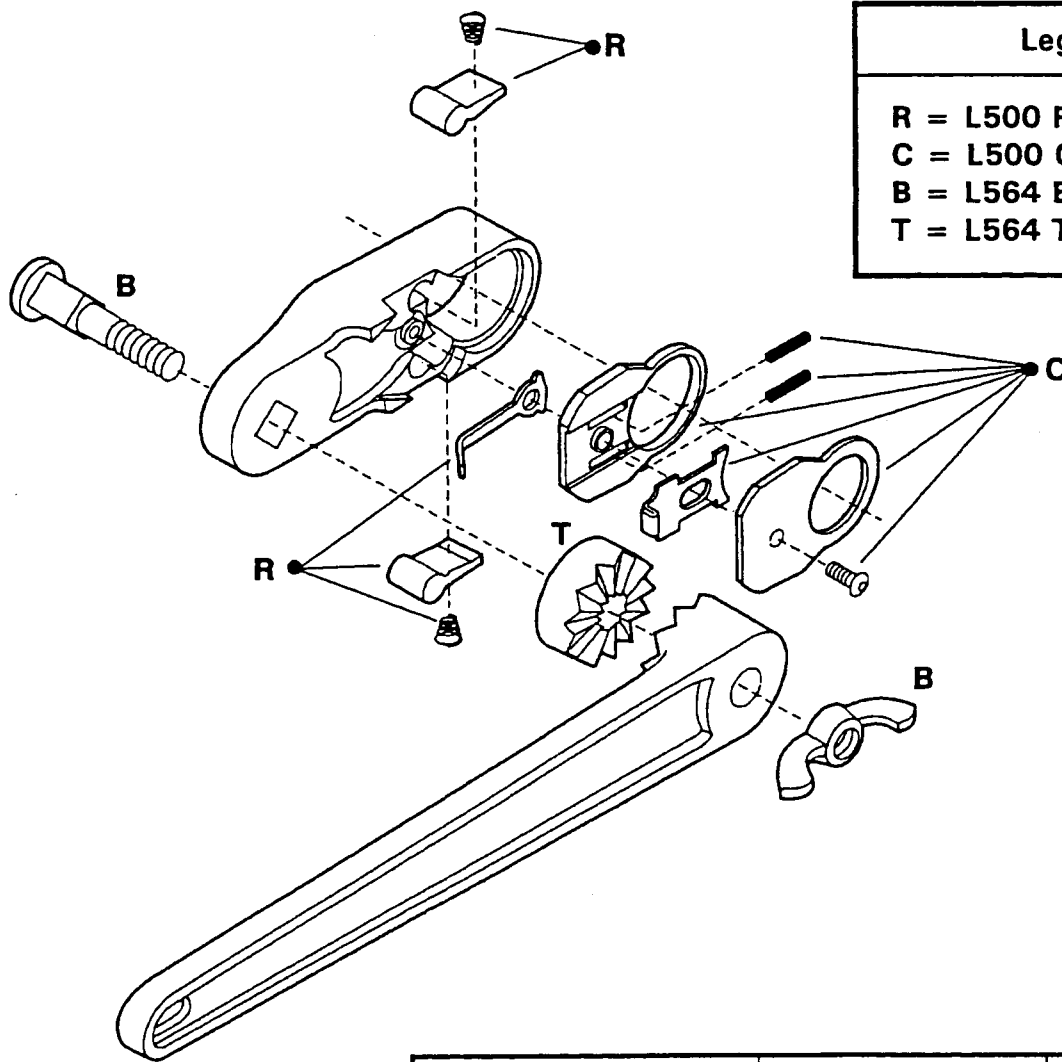

# L564 Ratchet Wrench

Replacement Parts

Legend
R = L500 Repair Kit
C = L500 Cover Plate
B = L564 Bolt & Nut
T = L564 Toothed Spacer

\* The L500RK repair kit includes:  
2 pawls, 2 springs, 1 long shifter,

\*\* The L500CP cover plate includes:  
1 cover plate, 1 nylon liner,  
1 attaching screw, 1 quick release  
lever and 2 quick release springs.

The L500 Repair Kit and Cover Plate  
can also be used on the L500 ratchet  
and the L565 adapter.

Item Description	Item Code	Catalog Number
L500 Repair Kit *	92272	L500RK
L500 Cover Plate **	92262	L500CP
L564 Toothed Spacer	92290	L564TS
L564 Bolt & Nut Set	92289	L564B