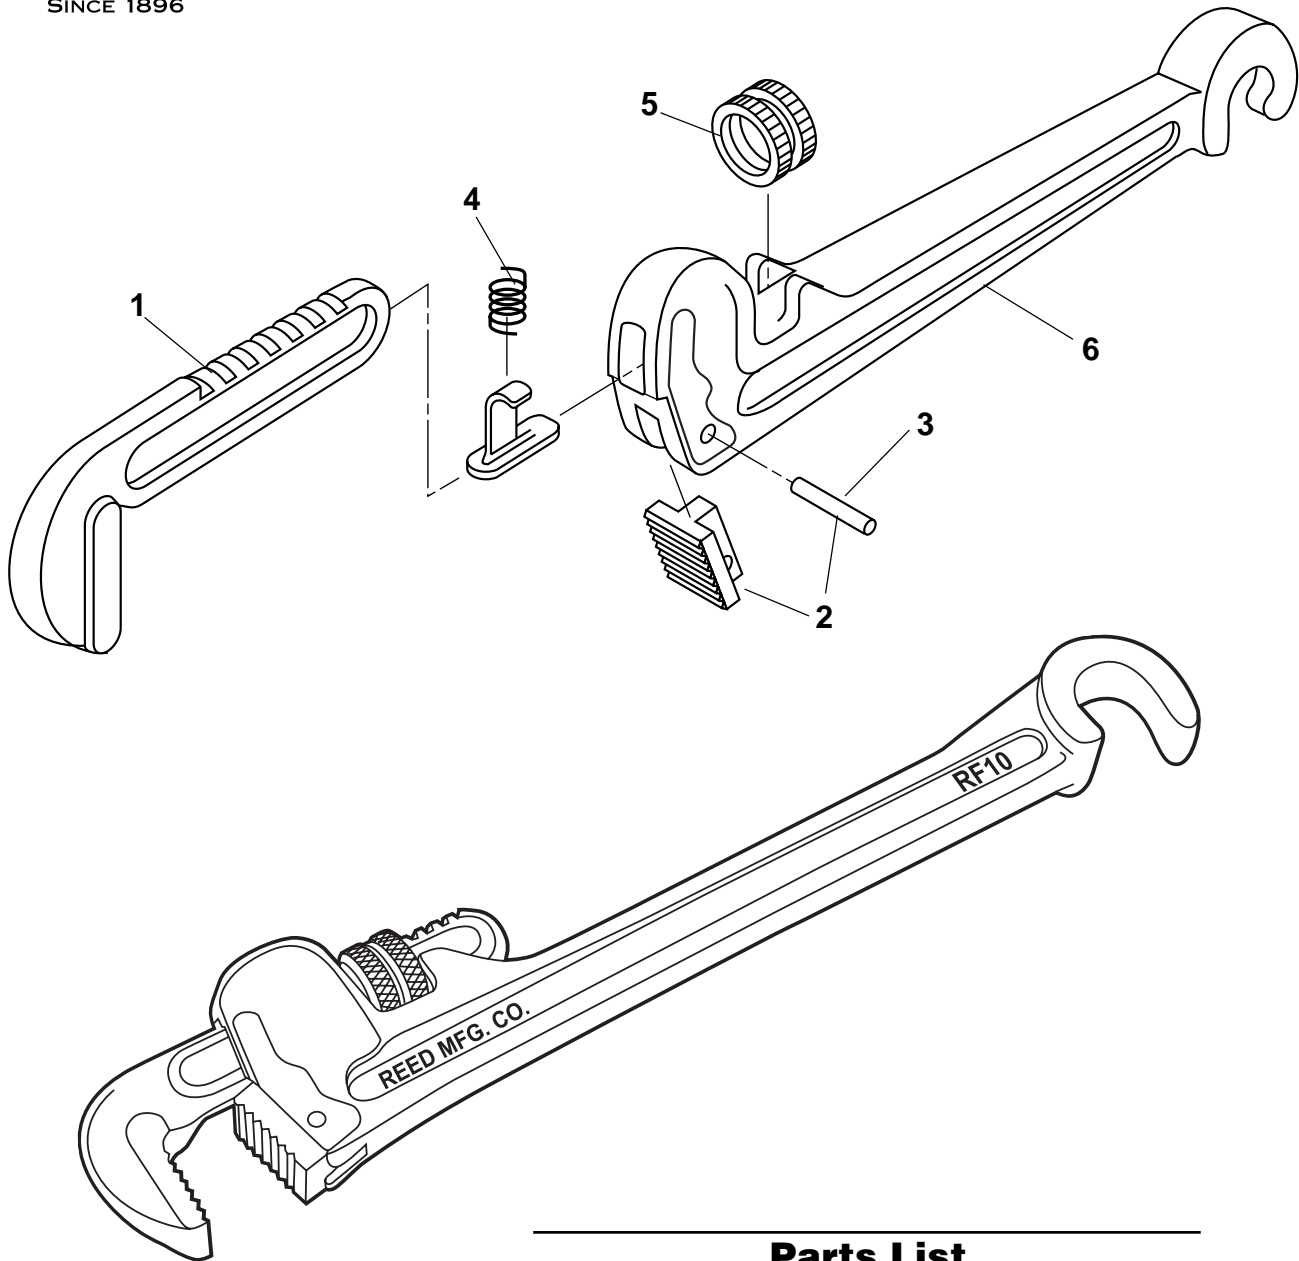

PIPE TOOLS & VISES
SINCE 1896

Operators Wrench (RF10)

Replacement Parts

Parts List

RF10			
Ref. No.	Description	Item Code	Cat. Number
1	Hook Jaw	92161	RW8B
2	Heel Jaw and Pin	92171	RW8C
3	Pin Only	30003	FSP1/8X7/8HMO
4	Coil and Flat Spring	92181	RW8E
5	Hook Jaw Nut	92191	RW8F
6	Handle/Hook Assembly	92121	RFF210HO