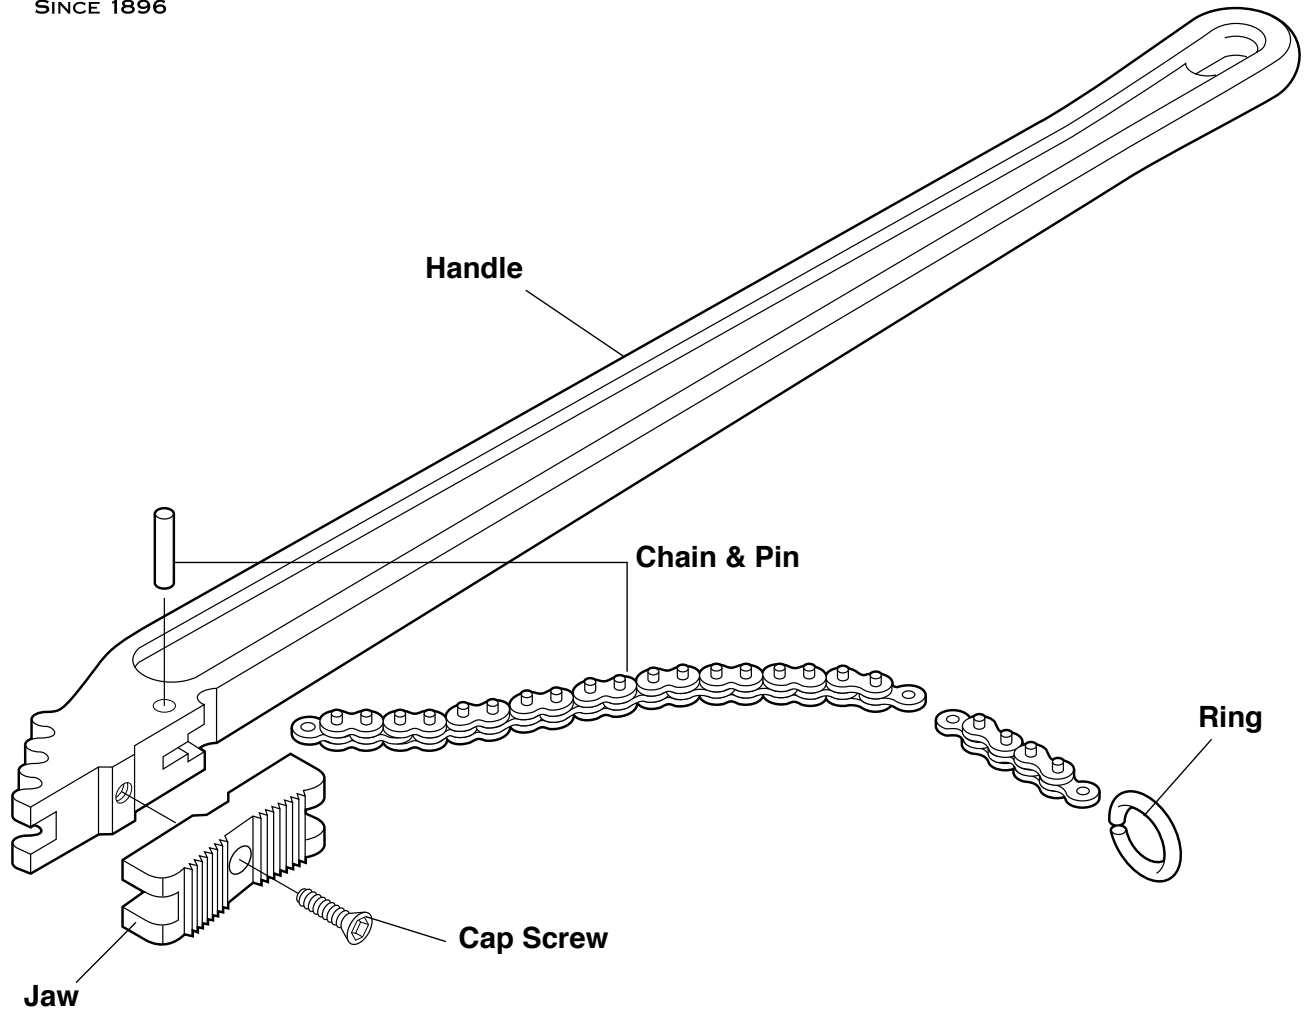

PIPE TOOLS & VISES
SINCE 1896

Chain Wrenches (Heavy Duty)

Replacement Parts

Parts List

Chain Wrench	JAW		CAP SCREW		CHAIN & PIN		RING	
	Item Code	Catalog No.	Item Code	Catalog No.	Item Code	Catalog No.	Item Code	Catalog No.
WA14	92011	WA14J	30040	WA14CS	92021	WA14C	40009	WA14R
WA18A	92013	WA18J	30192	WA18CS	92415	WA18CA	40009	WA14R
WA24A	92013	WA18J	30192	WA18CS	92416	WA24CA	40009	WA14R
WA36	92014	WA36J	30006	WA36CS	92024	WA36C	40010	WA36R
WA48	92015	WA48J	30006	WA36CS	92025	WA48C	40010	WA36R
WA60	92016	WA60J	30007	WA60CS	92026	WA60C	40012	WA60R
WA72	92017	WA72J*	30148	WA60CS*	92027	WA72C	40012	WA60R
WA84	92017	WA72J*	30148	WA84CS*	92028	WA84C	40012	WA60R