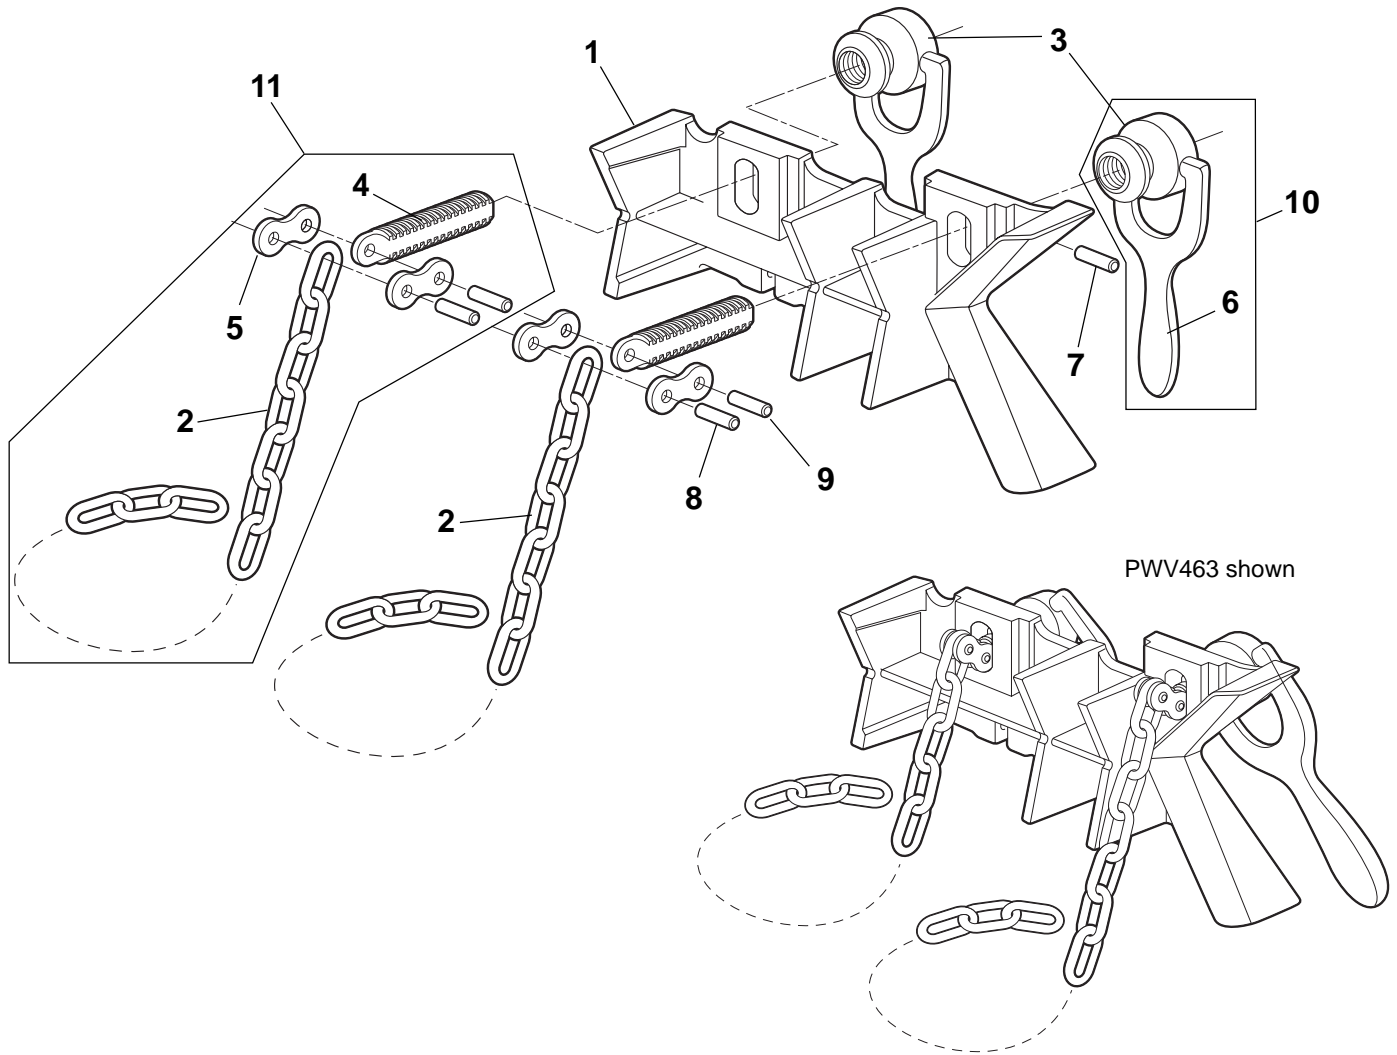

# Pipe Welding Vises

Replacement Parts

## Parts List

Ref. No.	Description	PWV461	PWV463	Quantity
		#02491	#02493	
Item Code	Item Code			
1	Base	42491	42493	1
2	Coil Chain	42485	42485	2
3	Plated Nut	97311	97311	2
4	Screw	97307	97307	2
5	Link Chain	47314	47314	4
6	Swivel Handle	92003	92003	2
7	Spring Pin	32491	32491	4
8	Link Chain Pin w/Shoulder	47318	47318	2
9	Link Chain Pin	47317	47317	2
10	Swivel Assembly	92498	92498	2
11	Chain Assembly	92497	92497	2