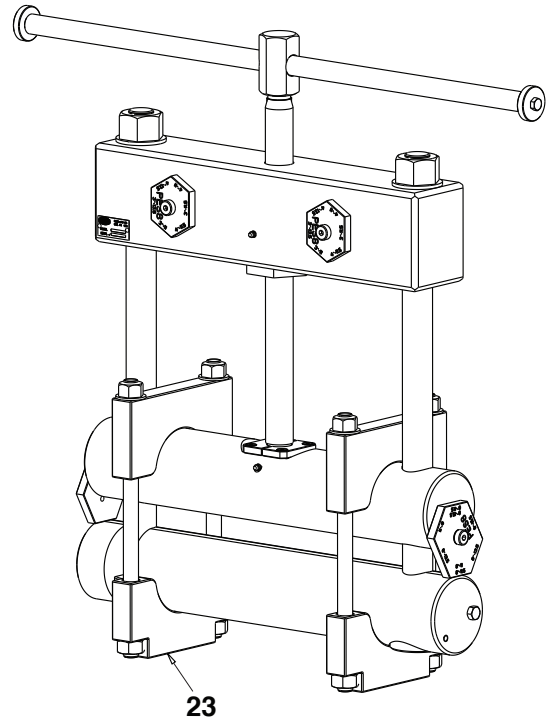

PIPE TOOLS & VISES  
SINCE 1896

Applies to: 04308, 04708

#04311  
Clamp Assembly

Units released after August 2014  
include Web Sling for lifting.

\*PES8MMETRIC Metric units include stops 98360 & 98319SO, pair of each.