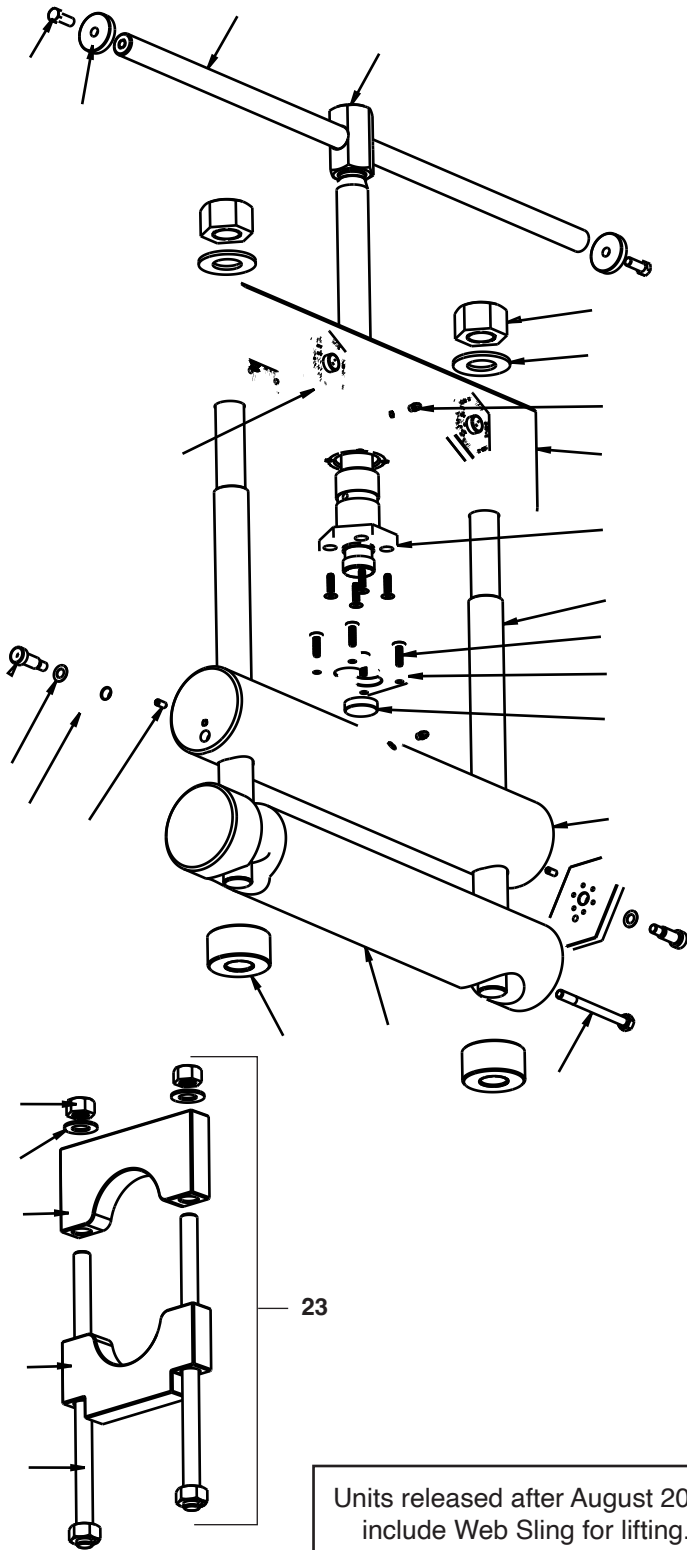

PIPE TOOLS & VISES  
SINCE 1896

Applies to: 04308, 04708

#04311  
Clamp Assembly

Units released after August 2014  
include Web Sling for lifting.

\*PES8MMETRIC Metric units include stops 98360 & 98319SO, pair of each.