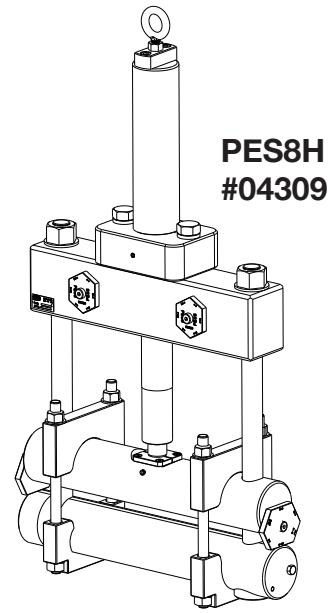

Applies to: 04309, 04707

Units released after August 2014 include mounting hardware for lifting.  
To retrofit an older unit, purchase #04321 Lifting Eye Assembly.

*\*PES8HMETRIC Metric units include stops 98360 & 98319SO, pair of each.*