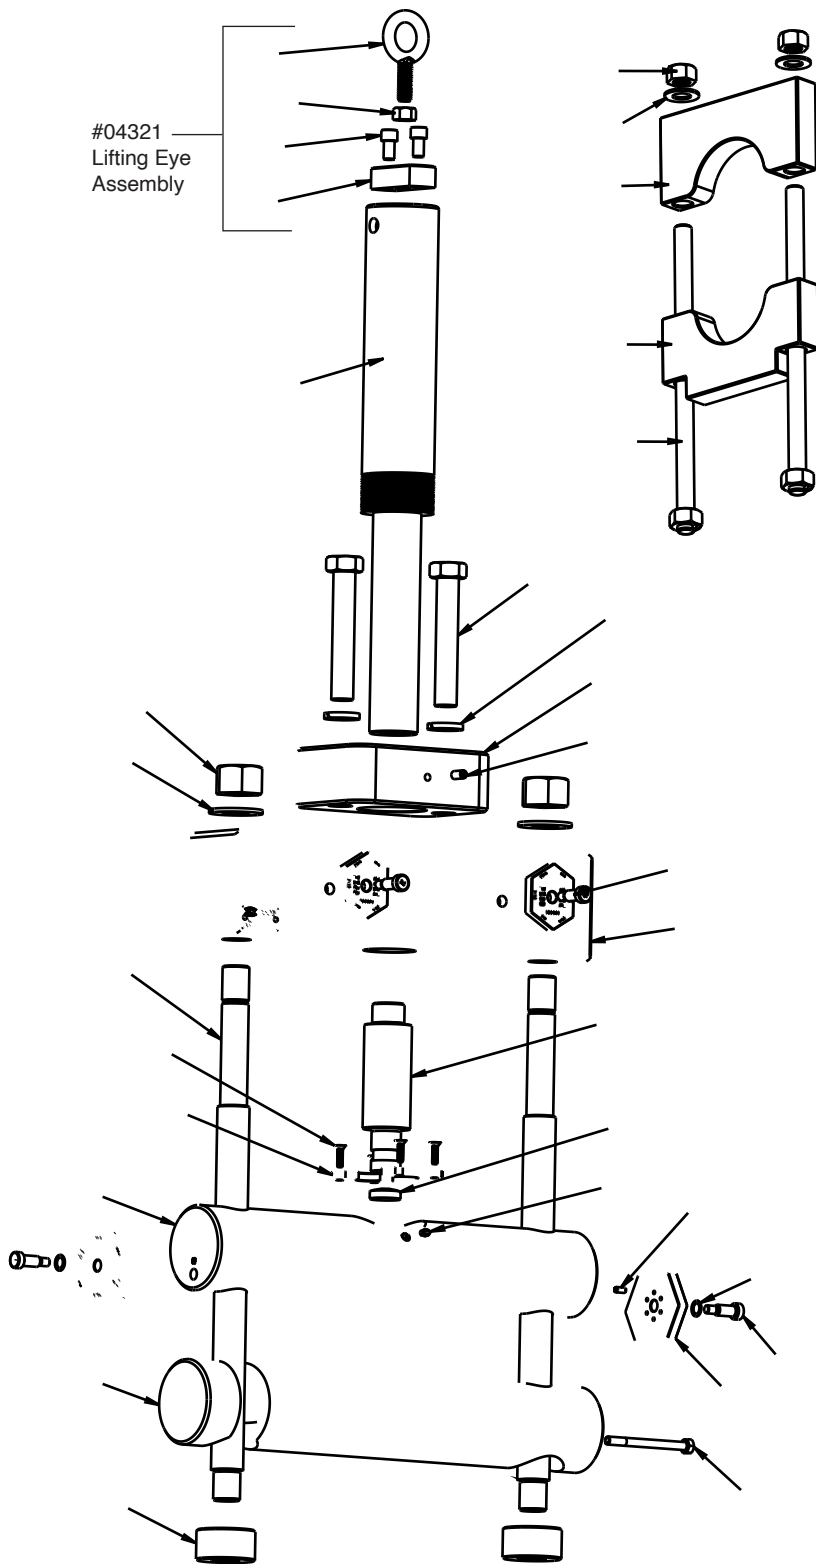

Applies to: 04309, 04707

Units released after August 2014 include mounting hardware for lifting.  
To retrofit an older unit, purchase #04321 Lifting Eye Assembly.

*\*PES8HMETRIC Metric units include stops 98360 & 98319SO, pair of each.*