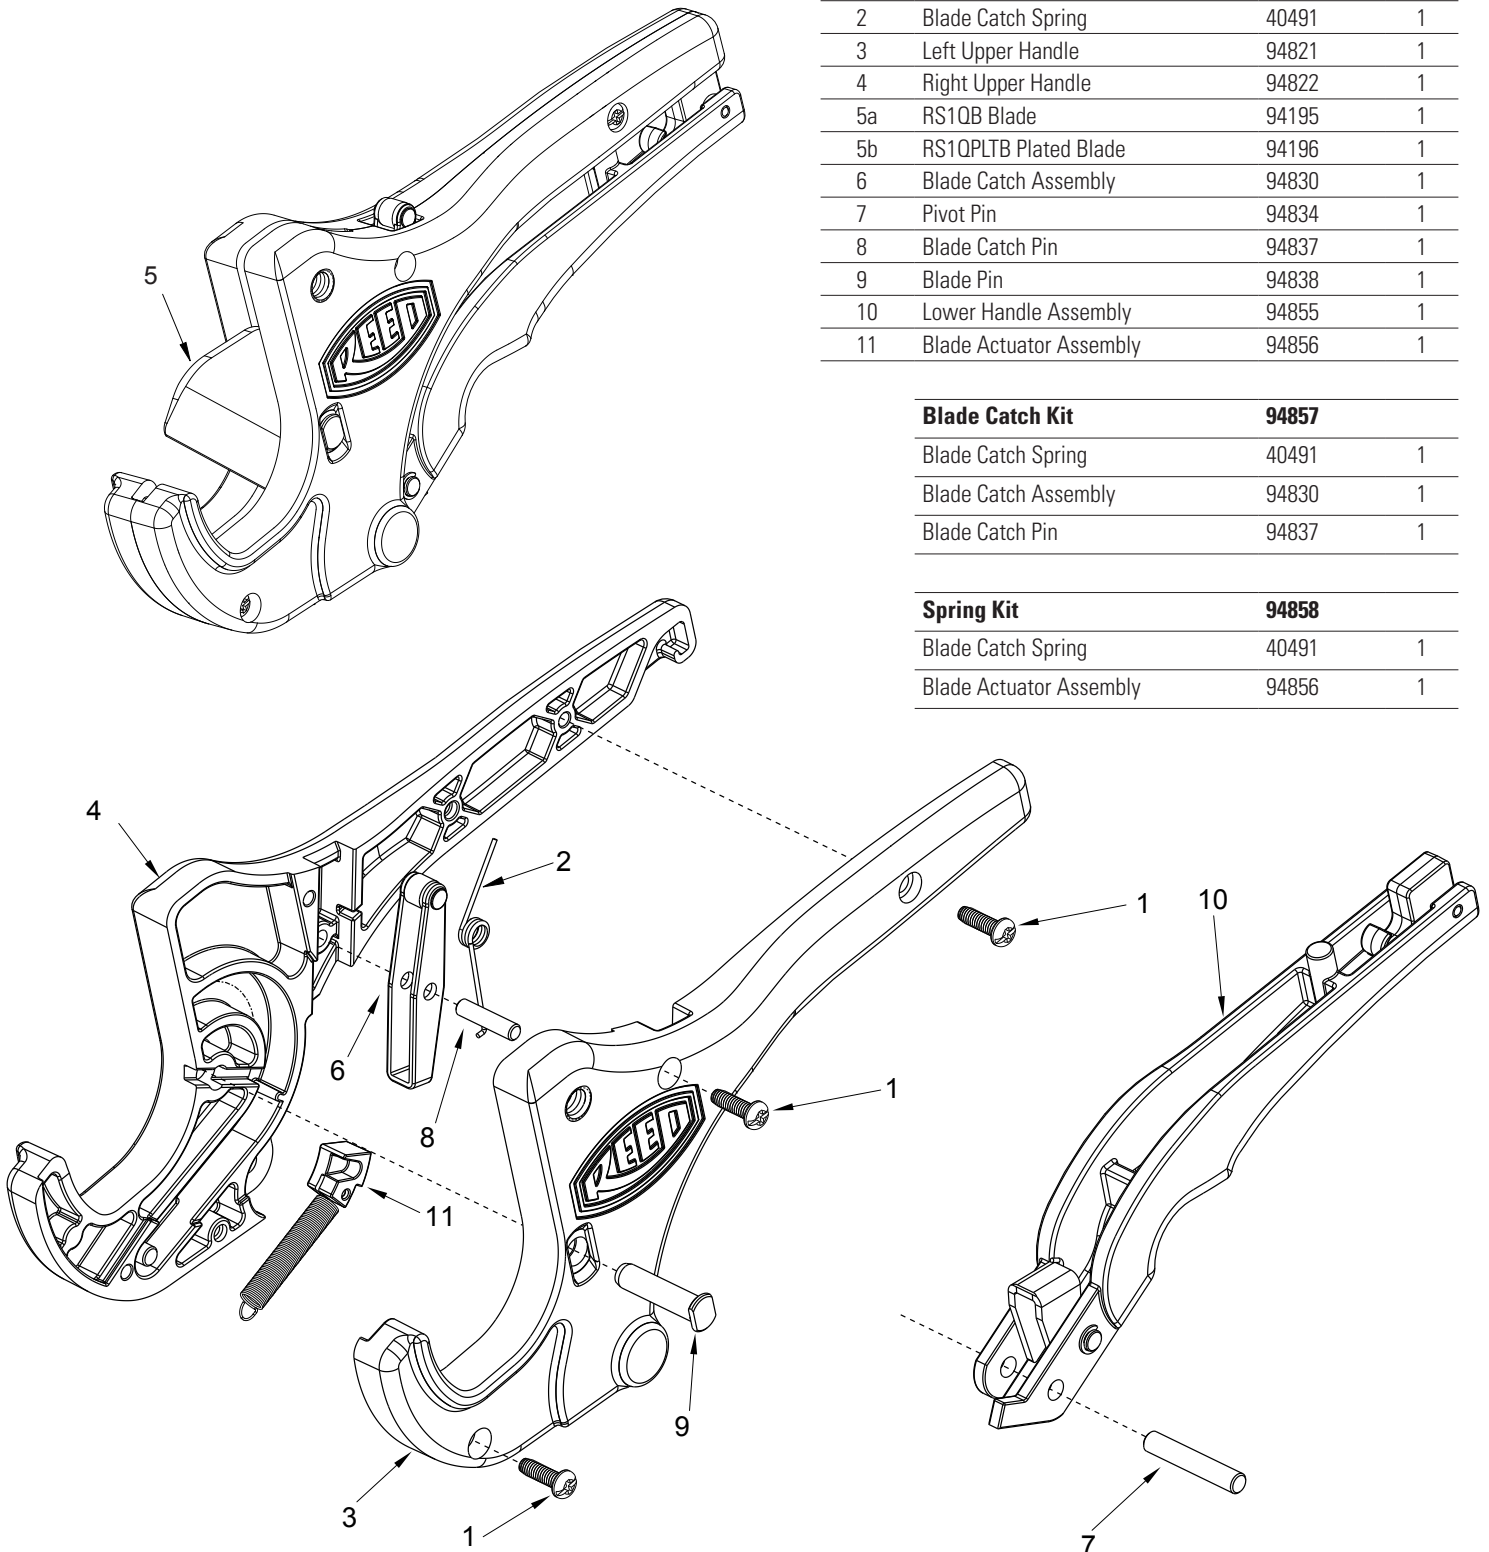

PIPE TOOLS & VISES
SINCE 1896

Applies to: 04128, 04129

RS1Q Ratchet Shears

RS1Q, RS1QPLT Replacement Parts

Parts List

Ref No.	Description	Item Code	Qty.
1	Screw	30163	3
2	Blade Catch Spring	40491	1
3	Left Upper Handle	94821	1
4	Right Upper Handle	94822	1
5a	RS1QB Blade	94195	1
5b	RS1QPLTB Plated Blade	94196	1
6	Blade Catch Assembly	94830	1
7	Pivot Pin	94834	1
8	Blade Catch Pin	94837	1
9	Blade Pin	94838	1
10	Lower Handle Assembly	94855	1
11	Blade Actuator Assembly	94856	1

Blade Catch Kit

94857

Blade Catch Spring	40491	1
Blade Catch Assembly	94830	1
Blade Catch Pin	94837	1

Spring Kit

94858

Blade Catch Spring	40491	1
Blade Actuator Assembly	94856	1

Reed Manufacturing
1425 West 8th Street
Erie, PA 16502 USA

QUALITY
& Service
that Last a Lifetime

Phone: 800-666-3691 or 814-452-3691
reedsales@reedmfgco.com
www.reedmfgco.com

RP-0525-147