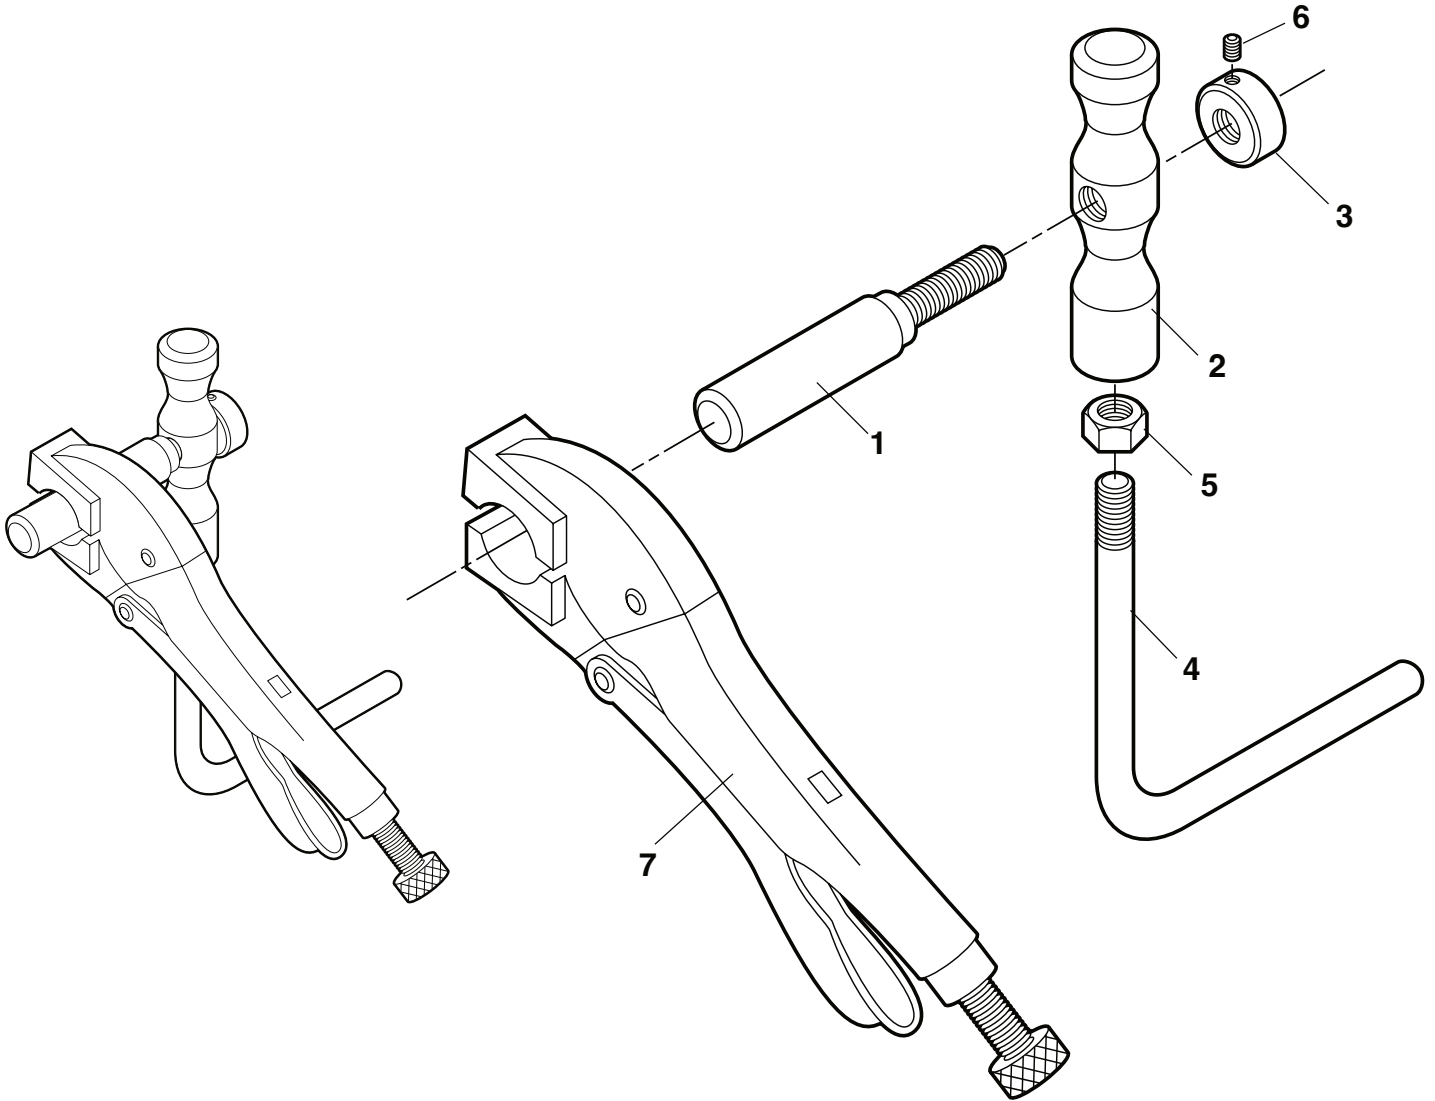

# Flare Tools for Plastic Water Service Lines

Applies to: 04200, 04202

Replacement Parts

## Parts List

Ref. No.	Description	SFPE 3/4	SFPE 1	Qty
		#04200 Item Code	#04202 Item Code	
1	Pilot Plug	94260	94261	1
2	Flare Head	94056	94059	1
3	Locknut	94058	94062	1
4	Handle	94057	94057	1
5	Jam Nut	30050	30050	1
6	Set Screw	30094	30094	1
7	Clamping Pliers	94066	94068	1