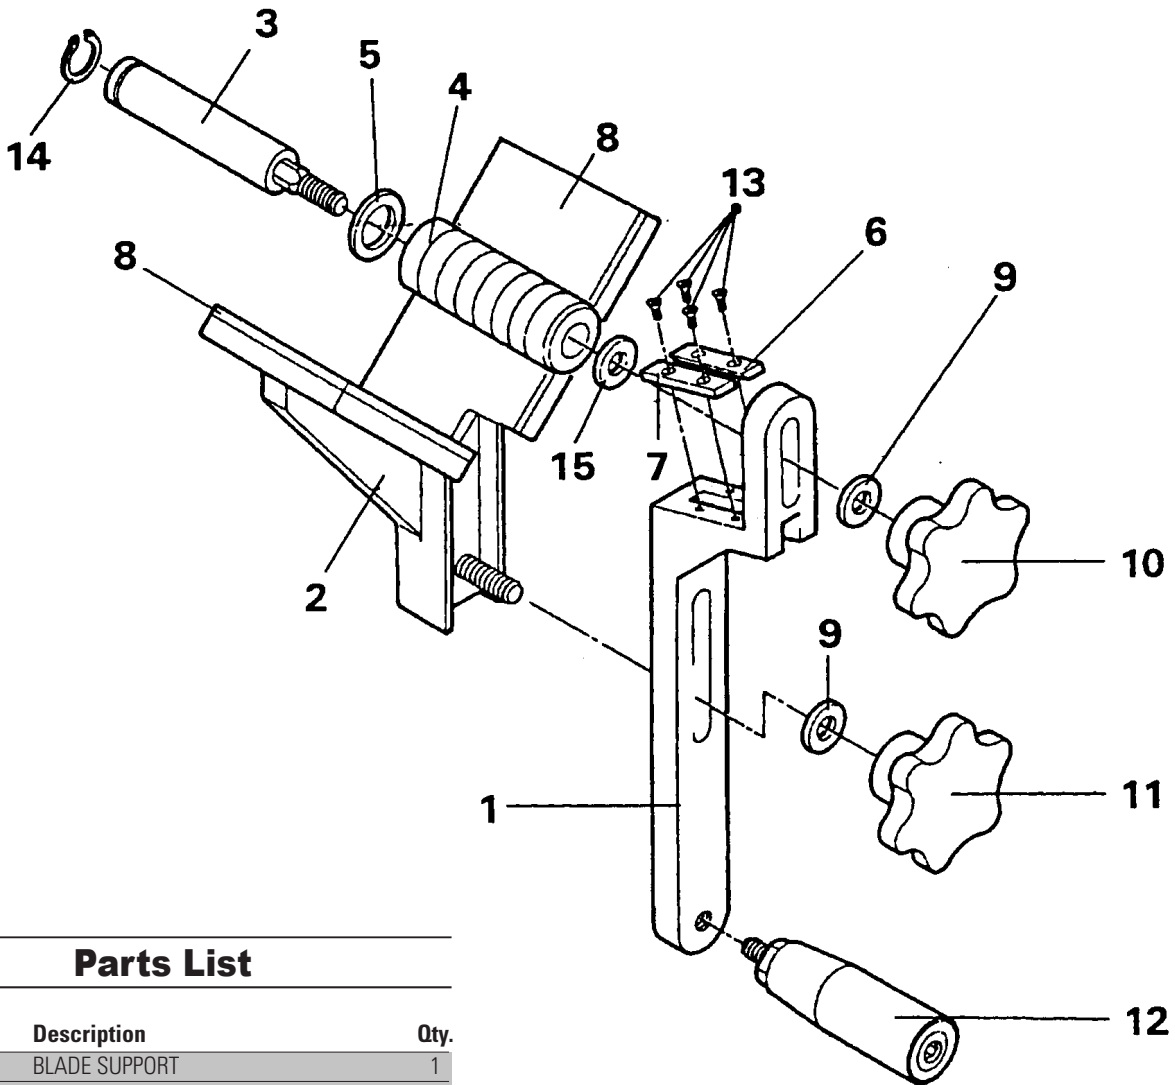

PIPE TOOLS & VISES
SINCE 1896

BT1 Beveler

Replacement Parts

Applies to: 04395, 94388, 94386

Parts List

Ref. No.	Item Code	Description	Qty.
1	94384	BLADE SUPPORT	1
2	94385	"V" SADDLE	1
3	94383	PIVOT SHAFT	1
4	94046	GUIDE ROLLER	1
5	94387	SPACING COLLAR	1
6	94388	CUTTING BLADE	1
7	94386	SUPPORT BLADE	1
8	94389	SLIDE FELT (SHOWN INSTALLED)	1
9	94390	HANDLE WASHER	2
10	94391	HAND WHEEL	1
11	94392	HAND WHEEL	1
12	94034	TURNING HANDLE	1
13	94393	BLADE SCREW	4
14	94394	RETAINING RING	1
15	94396	WASHER	1

RP-0522-144