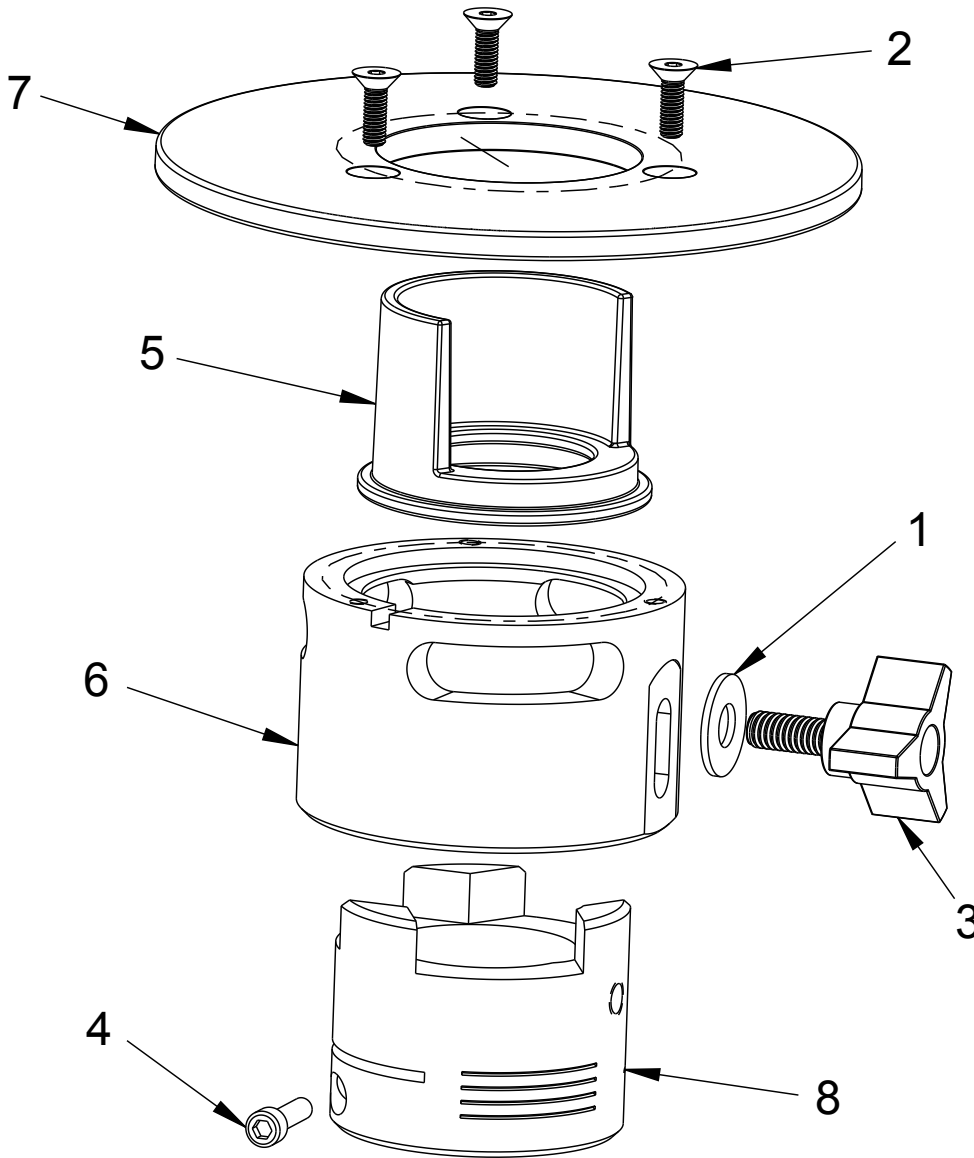

PIPE TOOLS & VISES
SINCE 1896

Cordless Portable Pipe Beveler Adapter Kits

Replacement Parts

Parts List

| Ref. No. | 04646 CPBBKIT Part No. | 04648 CPBDKIT Part No. | 04649 CPBMKIT Part No. | Description | Qty. |
|----------|------------------------------|------------------------------|------------------------------|--------------------------------|------|
| 1 | 30246 | 30246 | 30246 | 5/16 FLAT WASHER | 1 |
| 2 | 35279 | 35279 | 35279 | 10-24 X 5/8" FHCS W/THIRD LOCK | 3 |
| 3 | 35296 | 35296 | 35296 | KNOB | 1 |
| 4 | 35297 | 35297 | 35297 | 10-24 X 3/4" SHCS SCREW | 1 |
| 5 | 44649 | 44649 | 44649 | SHROUD | 1 |
| 6 | 94641 | 94641 | 94641 | ADJUSTING RING | 1 |
| 7 | 94646 | 94646 | 94646 | GUIDE PLATE | 1 |
| 8 | 94640 | 94647 | 94645 | ADAPTER COLLAR | 1 |