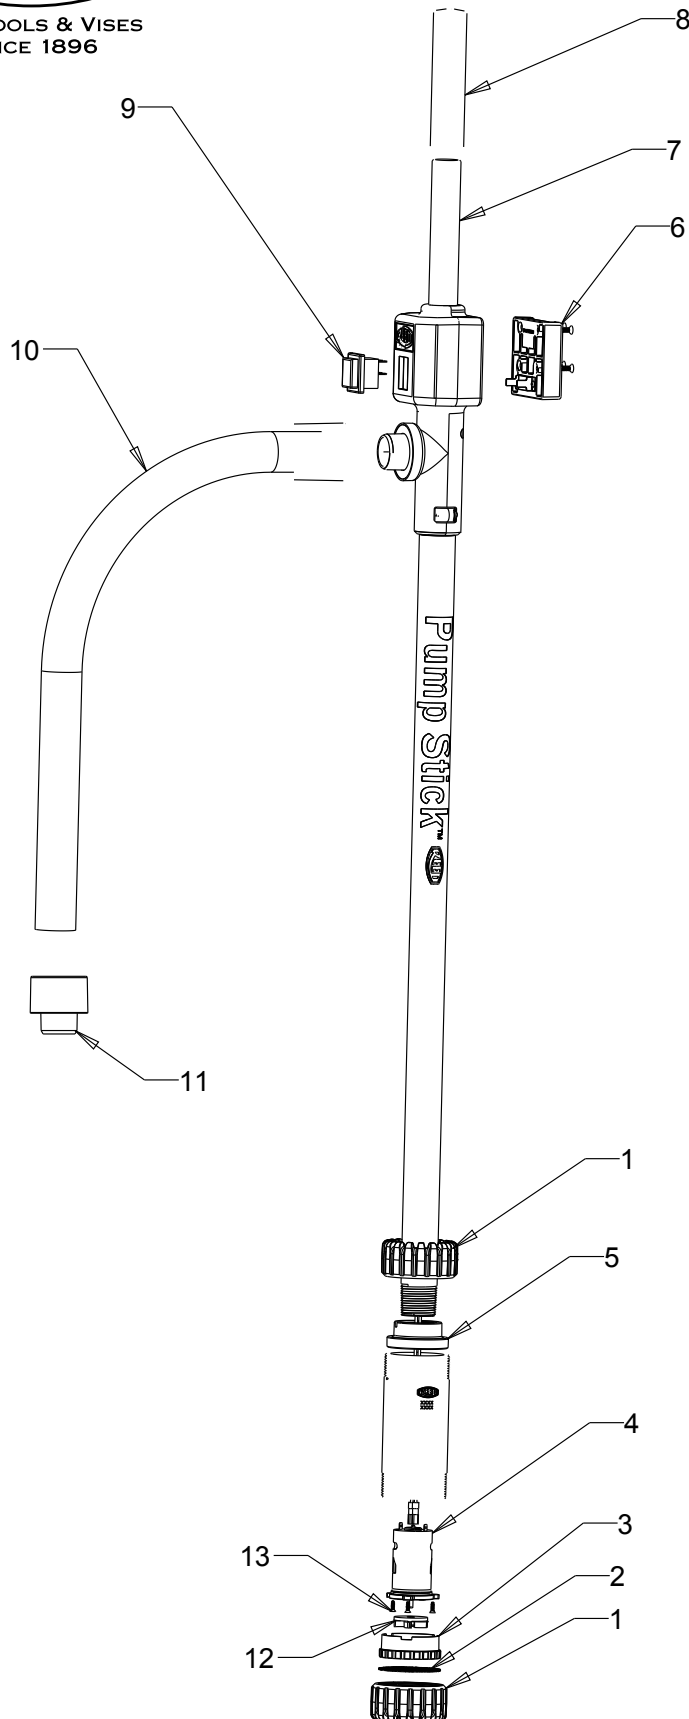

PIPE TOOLS & VISES
SINCE 1896

Pump Stick® Cordless Water Transfer Pump

Replacement Parts

APPLIES TO: 08140, 08141, 08144

Parts List

Ref. No.	Part Number	Description
1	48106	END CAP (2)
2	98198	COARSE SCREEN (standard)
	98166*	MEDIUM SCREEN
	98167*	FINE SCREEN
	98168*	FELT FILTER 100 MICRON
	98188*	MARINE STRAINER
	98189*	DOMED STRAINER
3	48109	SPACER
4	08142	CP15 MOTOR ASSEMBLY**
5	48105	UNION
6	98139	STANDARD BOSCH ADAPTER PLATE
	98140*	DEWALT ADAPTER PLATE
	98141*	MILWAUKEE ADAPTER PLATE
	98149*	MAKITA ADAPTER PLATE
7	98132	STANDARD HANDLE 6 INCH
	98184*	HANDLE 24 INCH W/GRIP
8	40095	HANDLE GRIP
9	48118	SWITCH
10	98143	HOSE 2FT (standard)
	98144*	HOSE 4FT
	98145*	HOSE 7FT
11	98147*	HOSE COUPLING
12	48108	IMPELLER
13	48127	MOTOR MOUNTING SCREWS (3)

* Optional Parts

** Motor Assembly includes motor, motor mount (with screws), and impeller.

Units shipped after April 2021 include 98198 Coarse Screen, installed.

Reed Manufacturing
1425 West 8th Street
Erie, PA 16502 USA