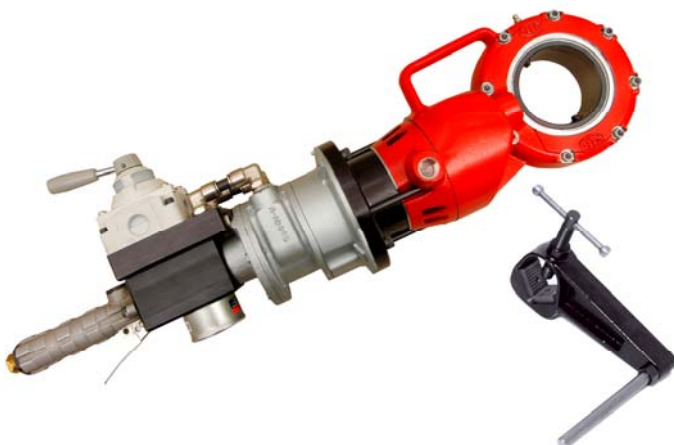

PIPE TOOLS & VISES
SINCE 1896

700APD PNEUMATIC POWER DRIVE

Pneumatic-powered and portable to thread pipe and conduit up to 2".

Due to its pneumatic power source, the 700APD may be used in an environment where shock or sparks from an electric tool are hazardous.

Uses Reed R12+ Segmental Dies and Dropheads or Ridgid® 12R dies and dropheads.

700APDSET includes power drive, safety arm and six Reed R12+ NPT Dropheads: 1/2" 3/4", 1", 1-1/4", 1-1/2", and 2".

Add VOK Clutch (#05281) to power Reed's Valve Operator for valve exercising.

700APD with OLBUCKET1, FRL & R450+ Tripod

CATALOG NO.	ITEM CODE	PIPE CAPACITY		WEIGHT	
		in	mm	lbs	kg
700APD	05260	1/2 - 2	3 - 50	46.0	20.9
700APDSET	05262	1/2 - 2	12 - 50	72.5	33.0

REED MANUFACTURING COMPANY