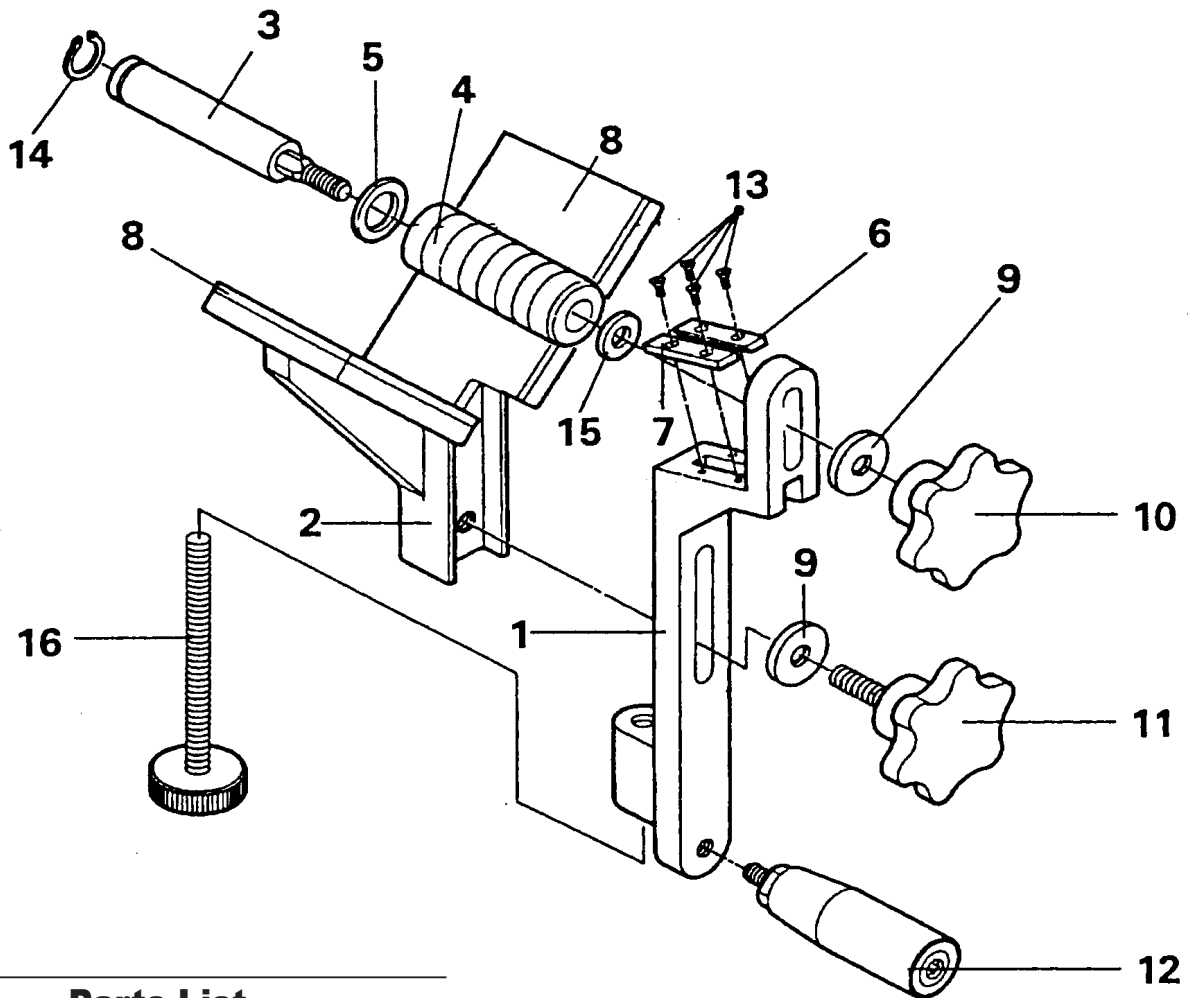

# BT2 Beveler

Replacement Parts

Applies to: 04398, 94388, 94386

## Parts List

Ref. No.	Item Code	Description	Qty.
1	94397	BLADE SUPPORT	1
2	94401	"V" SADDLE	1
3	94383	PIVOT SHAFT	1
4	94381	GUIDE ROLLER	1
5	94387	SPACING COLLAR	1
6	94388	CUTTING BLADE	1
7	94386	SUPPORT BLADE	1
8	94403	SLIDE FELT (SHOWN INSTALLED)	1
9	94390	HANDLE WASHER	2
10	94391	HAND WHEEL	1
11	94417	HAND WHEEL	1
12	94034	TURNING HANDLE	1
13	94393	BLADE SCREW	4
14	94394	RETAINING RING	1
15	94396	WASHER	1
16	94409	THREADED BAR ASSEMBLY	1